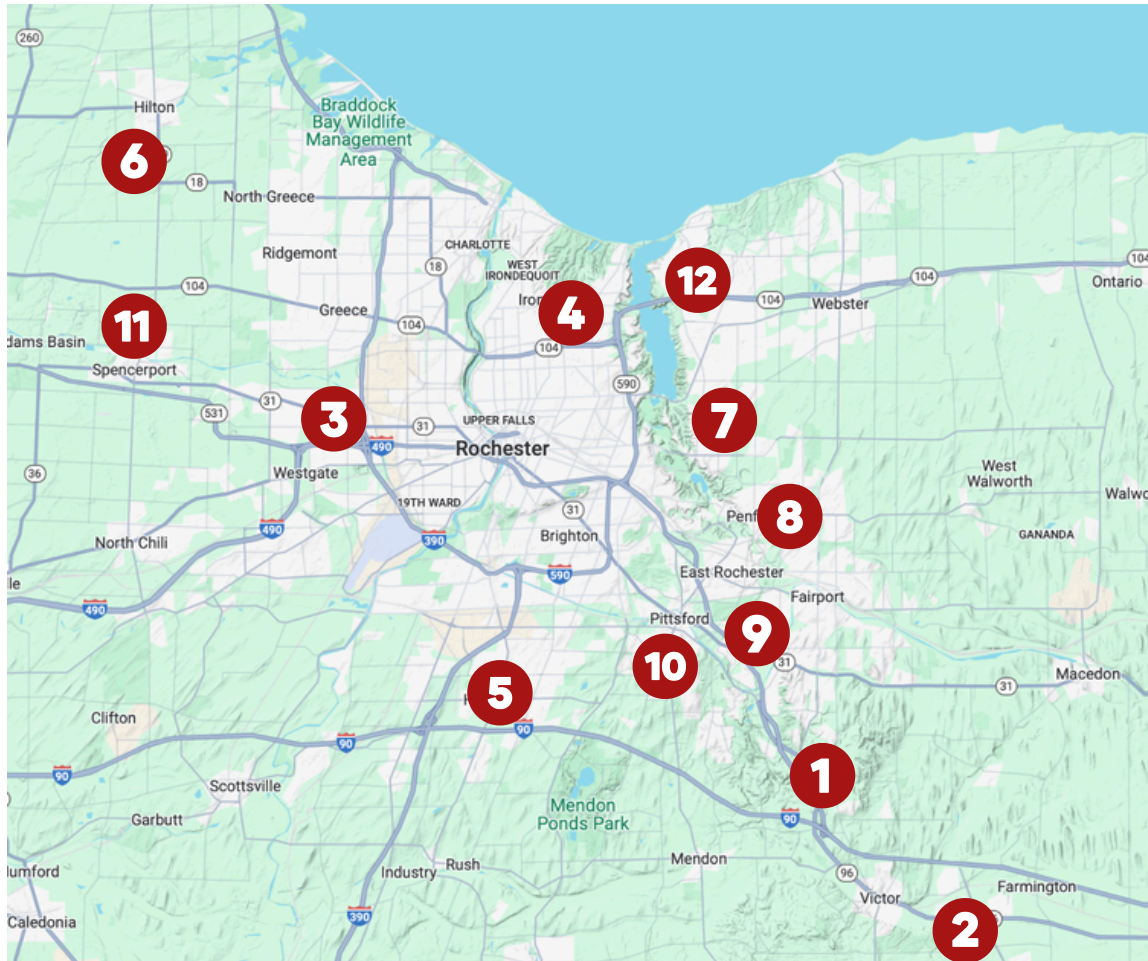

ROCHESTER MOM COLLECTIVESM

Best Neighborhood Christmas Lights

- | | | |
|--|--|---|
| 1 16 Beauclaire Lane, Fairport | 5 Colony Lane Circle Of Lights
Colony Lane, Rochester | 9 Lights On Santa Drive
20 Santa Drive, Pittsford |
| 2 Raggi Christmas Light Show
6221 Buckskin Dr, Farmington | 6 ILLuminations Light Show
865 Burrirt Rd., Hilton | 10 Stonebridge Lane, Pittsford |
| 3 Rahway Festival Of Lights
90 Rahway Lane, Rochester | 7 Havenshire Holidays
34 Havenshire Rd., Rochester | 11 Clearview Drive, Spencerport |
| 4 Endicar Drive, Irondequoit | 8 Wrights Bright Lights
9 Burning Lane Tree, Penfield | 12 Pete's Holiday Light Display
1028 Bay Road, Webster |